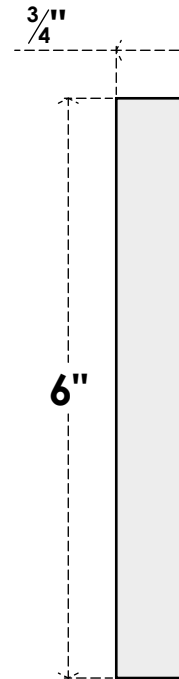

ROSP060X060X075SDG06

6"W X 6"H X 3/4"P STANDARD SEDGWICK STAR ROSETTE WITH SQUARE EDGE,
ARCHITECTURAL GRADE PVC

FRONT

SIDE

EKENA MILLWORK
2300 WEST MAIN ST.
CLARKSVILLE, TX 75426
TOLL FREE: 866-607-0453
WWW.EKENAMILLWORK.COM

NOTES

1. INSTALLATION TO BE COMPLETED IN ACCORDANCE WITH MANUFACTURER'S SPECIFICATIONS.
2. DRAWING MAY NOT BE TO SCALE
3. THIS DRAWING IS INTENDED FOR DESIGN AND PLANNING PURPOSES ONLY.
4. ALL INFORMATION CONTAINED HEREIN WAS CURRENT AT THE TIME OF DEVELOPMENT BUT MUST BE REVIEWED AND APPROVED BY THE PRODUCT MANUFACTURER TO BE CONSIDERED ACCURATE.
5. ARCHITECTURAL GRADE PVC PRODUCTS ARE MADE FROM EXPANDED CELLULAR PVC AND COME NATURALLY WHITE BUT MAY BE PAINTED