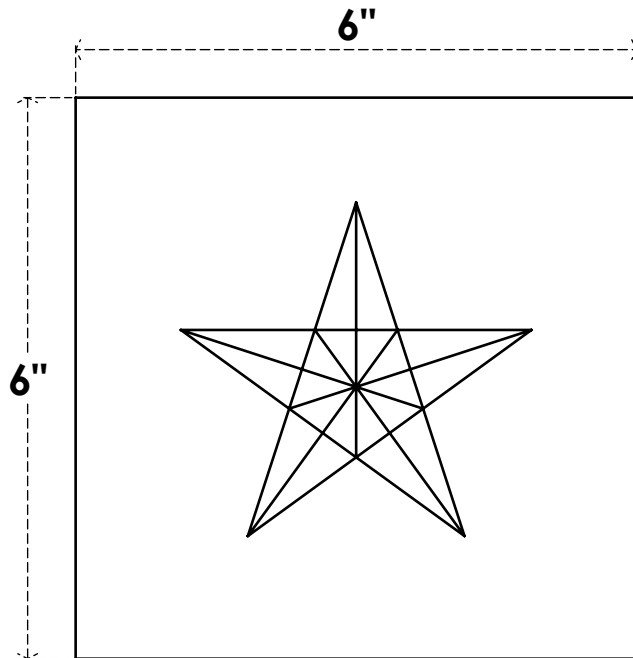

ROSP060X060X075SDG06

6"W X 6"H X 3/4"P STANDARD SEDGWICK STAR ROSETTE WITH SQUARE EDGE,
ARCHITECTURAL GRADE PVC

FRONT

SIDE

EKENA MILLWORK
2300 WEST MAIN ST.
CLARKSVILLE, TX 75426
TOLL FREE: 866-607-0453
WWW.EKENAMILLWORK.COM